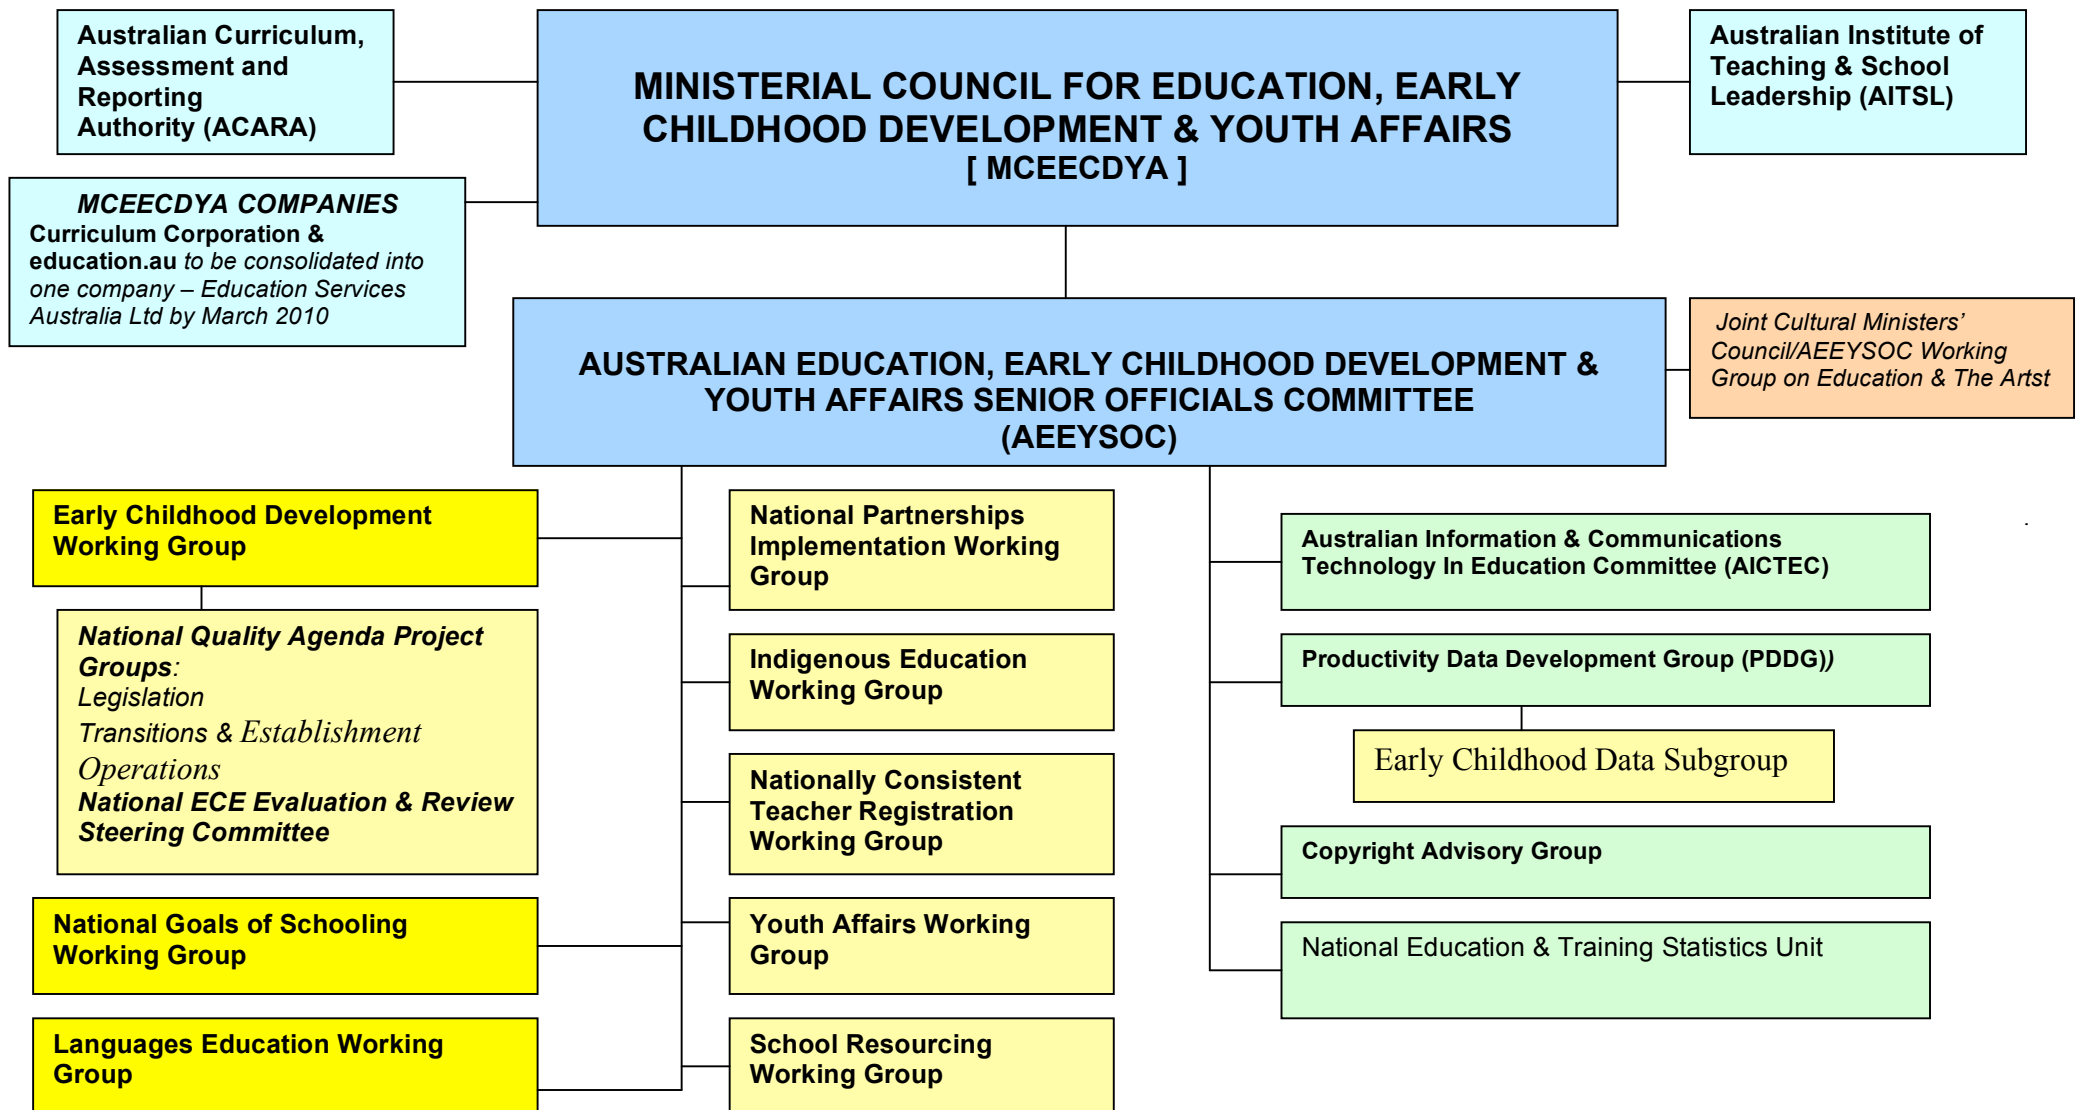

MCEECDYA ADVISORY & SUPPORT STRUCTURES (February 2010)

Working Groups shaded in green are common advisory bodies with the Ministerial Council for Tertiary Education & Training.